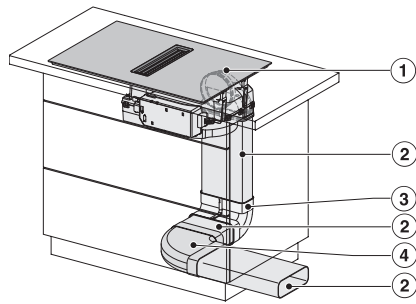

KMDA7676FL, KMDA7876FL – Side view flush+X – Installation drawing

KMDA7676FL, KMDA7876FL – Side view lying on top, Plug&Play – Installation drawing

KMDA7676FL, KMDA7876FL – Side view lying on top+X, Plug&Play – Installation drawing

KMDA7676FL, KMDA7876FL – Side view flush, Plug&Play – Installation drawing

KMDA 7676 FL-A BlackPerfection
 Induktionskogeplade med emhætte
 med to ekstra store PowerFlex XL-kogeområder ved udluftning til det fri

KMDA7676FL, KMDA7876FL – Side view flush-X, Plug&Play – Installation drawing

KMDA7676FL, KMDA7876FL – Installation variant 1 Basis -drawing

KMDA7676FL, KMDA7876FL – Installation variant 2 Basis – drawing