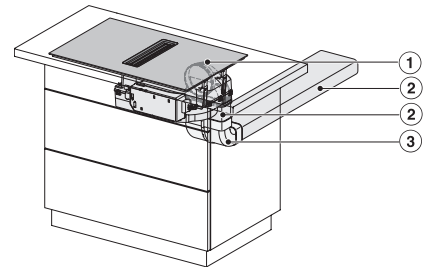

KMDA7676FL, KMDA7876FL – Side view flush+X – Installation drawing

KMDA7676FL, KMDA7876FL – Side view lying on top, Plug&Play – Installation drawing

KMDA7676FL, KMDA7876FL – Side view lying on top+X, Plug&Play – Installation drawing

KMDA7676FL, KMDA7876FL – Side view flush, Plug&Play – Installation drawing

KMDA 7676 FL-A BlackPerfection
 Induktionskogeplade med emhætte
 med to ekstra store PowerFlex XL-kogeområder ved udluftning til det fri

KMDA7676FL, KMDA7876FL – Side view flush-X, Plug&Play – Installation drawing

KMDA7676FL, KMDA7876FL – Installation variant 1 Basis -drawing

KMDA7676FL, KMDA7876FL – Installation variant 2 Basis – drawing