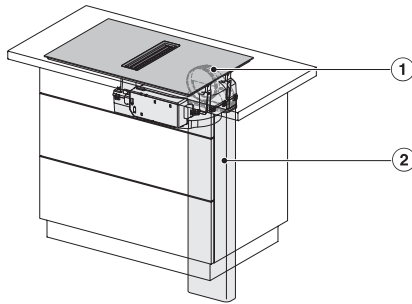

KMDA 7676 FL-A BlackPerfection
Induktionskogeplade med emhætte
med to ekstra store PowerFlex XL-kogeområder ved udluftning til det fri

KMDA7676FL, KMDA7876FL – Installation variant 11 Exhaust air – drawing

KMDA7676FL, KMDA7876FL – Installation variant 12 Exhaust air – drawing

KMDA7676FL/FR, KMDA7876FL/FR, Exhaust air (Installation drawing)