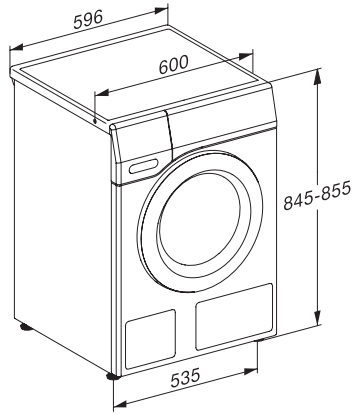

Sikring i A

10

Frekvens i HZ

50

WCB390 WCS 125 Edition

Frontbetjent W1-vaskemaskine:

Med A -20 %, SteamCare og PowerWash til fremragende tekstilpleje.

W1 installation drawing, slanted facia or straight facia, measures in mm

W1 drawing, slanted facia or straight facia, measures in mm

W1 drawing, slanted facia or straight facia, measures in mm

W1 drawing, slanted facia or straight facia, measures in mm